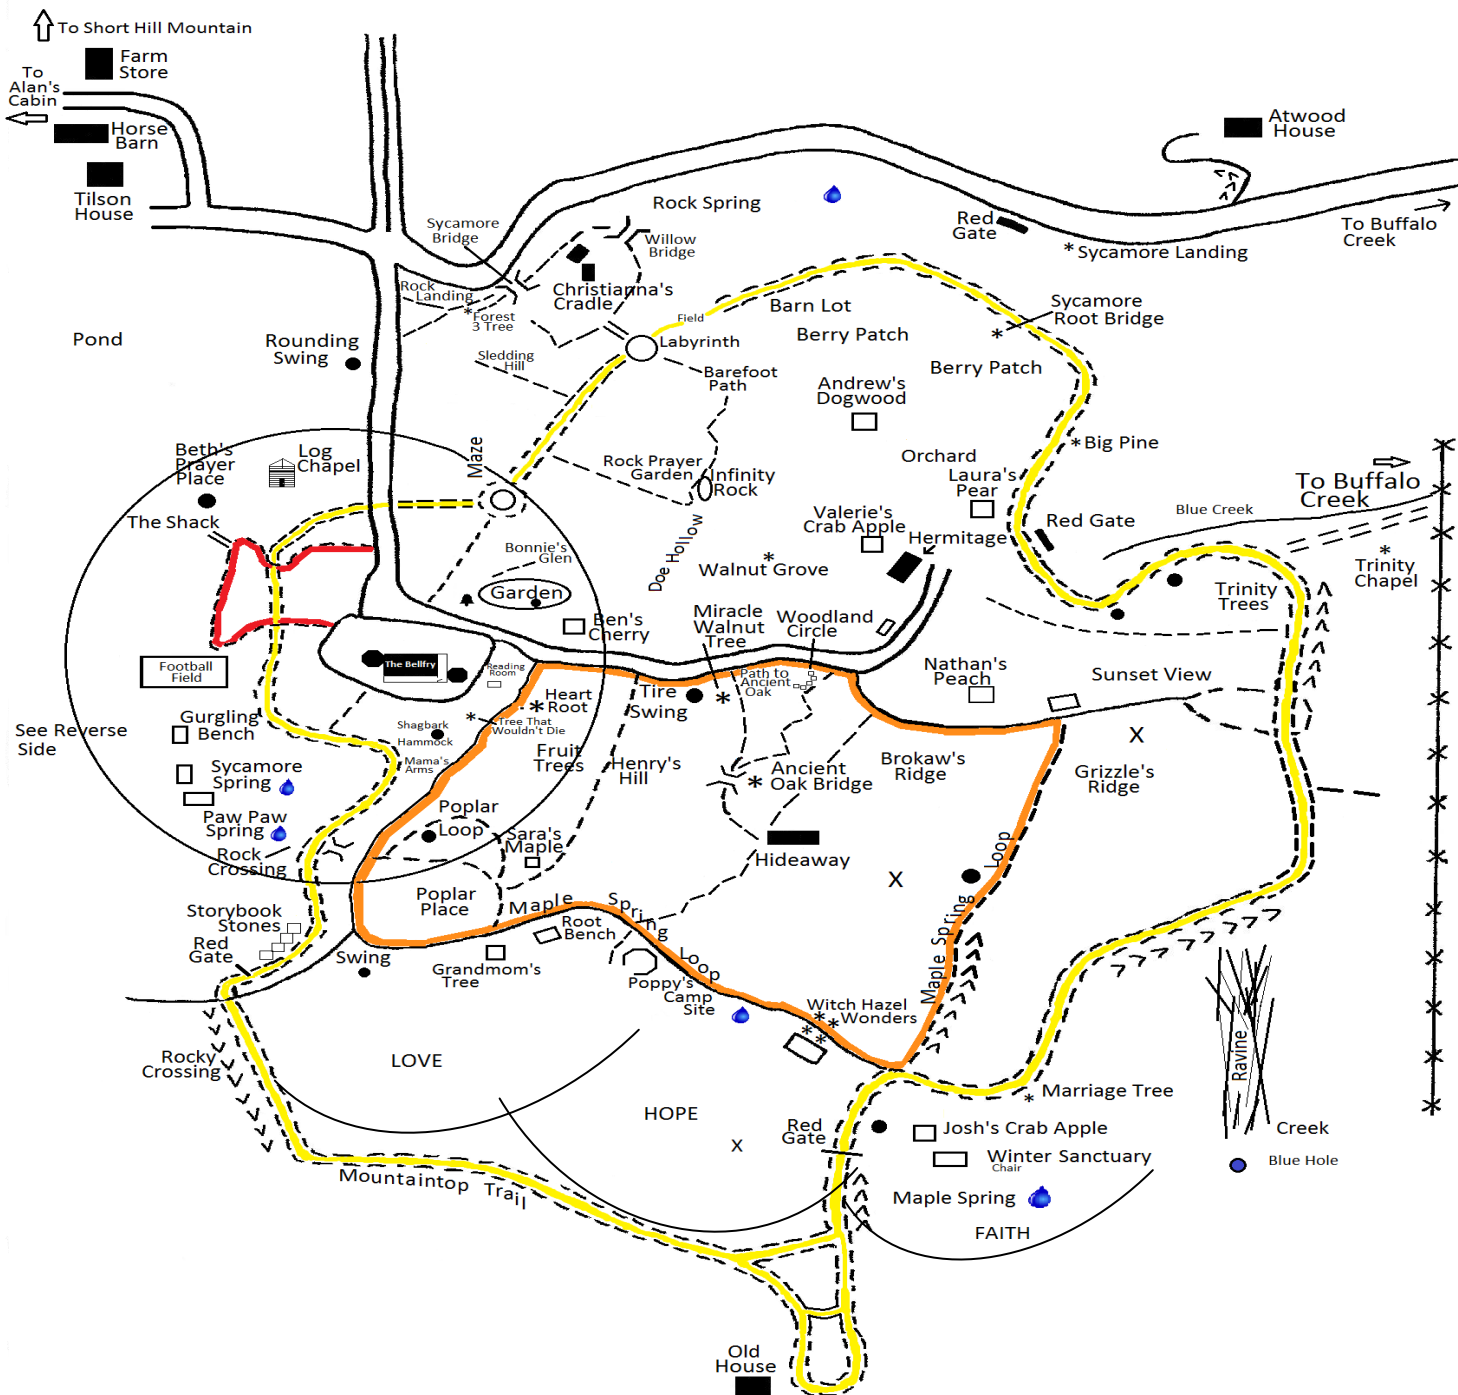

The Bellfry

at Broadview Ranch

- ✂ Fence
- Bench / Chair
- Building
- Swing
- * Natural Landmark
- X Deer Stand
- ^ Steep Uphill
- 💧 Spring
- ≡ Paved Road
- ≡ Gravel Road
- Road
- Trail
- === Perimeter Trail
- ⌋ Bridge
- ▬ Gate

Color Key

- = Field; Perimeter Trail
- = Woods; Playful Path
- = Creek
- = Cross Path
- = Path of Perseverance
- = Maple Spring Loop